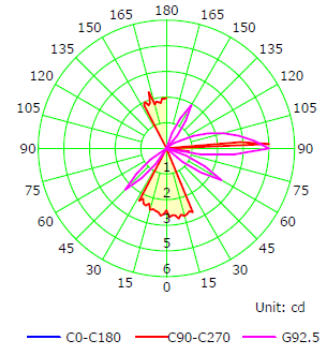

EASY

GYS 3106LB SG63

Product Features and Key Data

Applications :	Commercial building, parking, hospitals, etc...
Luminaire Type :	LED Exit light
Mounting Method :	Surface or Pendant
Luminaire Optic :	Clear Glass
Connected Load :	6W
Colour Temprature :	6000K
Rated Luminous Flux :	480 lm
Luminous Efficiency :	80 lm/W
Power Factor :	> 0,930
CRI Value :	> 80
UGR :	< 21 (ENI24664-1)
Photo Biological Class :	Group 0 - No risk
Luminaire Colour :	White color
Luminaire Body :	Aluminium body with glass.
Electrical version :	With electronic transformer, switchable.
Connection method :	Terminal
Mains frequency :	50/60 Hz
Mains voltage :	220 - 240 V
Led Service (25°) :	L80 = 50.000 h
Driver (220 - 240V) :	Gecem
Ceiling Type :	AB - Gypsum Ceiling TB - Modular Ceiling KB - Clip-in Ceiling
Ingress Protection (IP) rating :	IP20
Protection class :	I
Impact resistance (IK) :	IK02
Hot wire resistance :	650 °C
Ambient temperature :	- 20 - 35 °C
Options :	1 - 3 Hours Emergency Kit (standard 3 hours emergency kit)
Accessories :	Stickers (arrows direction can be change)