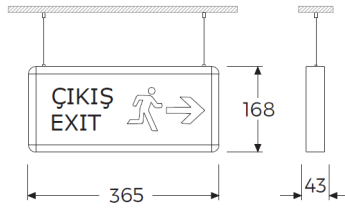

EASY

GYS 3106LB SG63

Product Features and Key Data

Applications :	Commercial building, parking, hospitals, etc...
Luminaire Type :	LED Exit light
Mounting Method :	Surface or Pendant
Luminaire Optic :	Clear Glass
Connected Load :	6W
Colour Temprature :	6000K
Rated Luminous Flux :	480 lm
Luminous Efficiency :	80 lm/W
Power Factor :	> 0,930
CRI Value :	> 80
UGR :	< 21 (ENI24664-1)
Photo Biological Class :	Group 0 - No risk
Luminaire Colour :	White color
Luminaire Body :	Aluminium body with glass.
Electrical version :	With electronic transformer, switchable.
Connection method :	Terminal
Mains frequency :	50/60 Hz
Mains voltage :	220 - 240 V
Led Service (25°) :	L80 = 50.000 h
Driver (220 - 240V) :	Gecem
Ceiling Type :	AB - Gypsum Ceiling TB - Modular Ceiling KB - Clip-in Ceiling
Ingress Protection (IP) rating :	IP20
Protection class :	I
Impact resistance (IK) :	IK02
Hot wire resistance :	650 °C
Ambient temperature :	- 20 - 35 °C
Options :	1 - 3 Hours Emergency Kit (standard 3 hours emergency kit)
Accessories :	Stickers (arrows direction can be change)